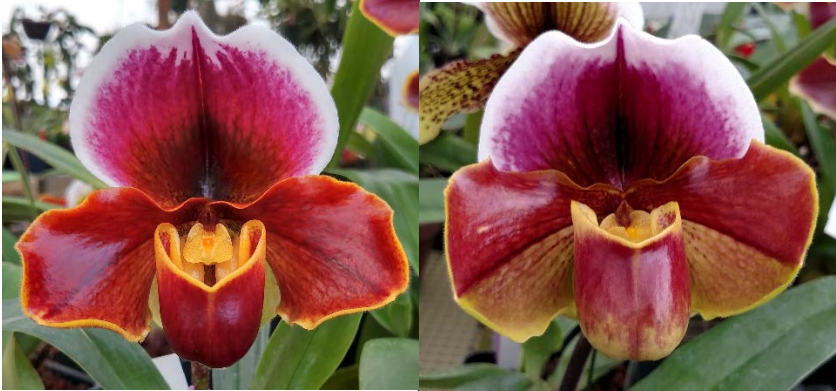

WSO 4807 henryanum ('Savage River' AM/AOS x sib) – Terrific miniature Chinese species with bright pink pouch and spotted dorsal sepals. 6 Flasks available, 8-9 seedlings per flask, \$25 each; 1 Flask available 20-25 Seedlings per flask, \$75 each

WSO 4831 victoria-reginae (syn. chamberlainianum) var. latifolium 'Savage River' AM/AOS x tigrinum 'Benner Springs' - Wonderful sequential blooming species that can be in bloom for years crossed with the species on our Woodstream Orchids logo Paph tigrinum from China. These should be exciting sequential bloomers drenched in color!! Don't miss these. 2 Flasks available, 8-9 seedlings per flask, \$30 each

WSO 5041 spicerianum ('Weitas Creek' x 'Casselman River') – Hugely popular easy to grow fall-blooming species from the Indian Himalayas with long-lasting flowers. 6 Flasks available, 8-9 seedlings per flask, \$25 each